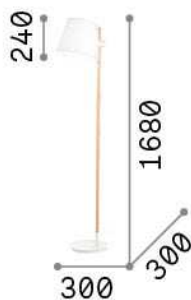

General info

Indoor - Floor lamps

Indoor floor lamp with in-built switch and diffuse light emission

Ean	8021696272245
Item	AXEL PT1 BIANCO
Installation	Floor
Guarantee	5 years
Gross weight	5.2 kg
Volume	-

Technical info

Net weight	5.2 kg
Insulation class	II
Protection index	IP20
Compliance	CE
Operating temperature	0° ~ +40 °C
Dimmer	NO
Power output	220-240 V AC Integrated switch button
Power supply	Not required

Source info

Integrated source	Light bulb (not included)
Replaceable source	Replaceable
Power	E27 max 1 x 60 W
Emission	Diffuse
Max consumption	-
Bulb included	Light bulb (not included) -